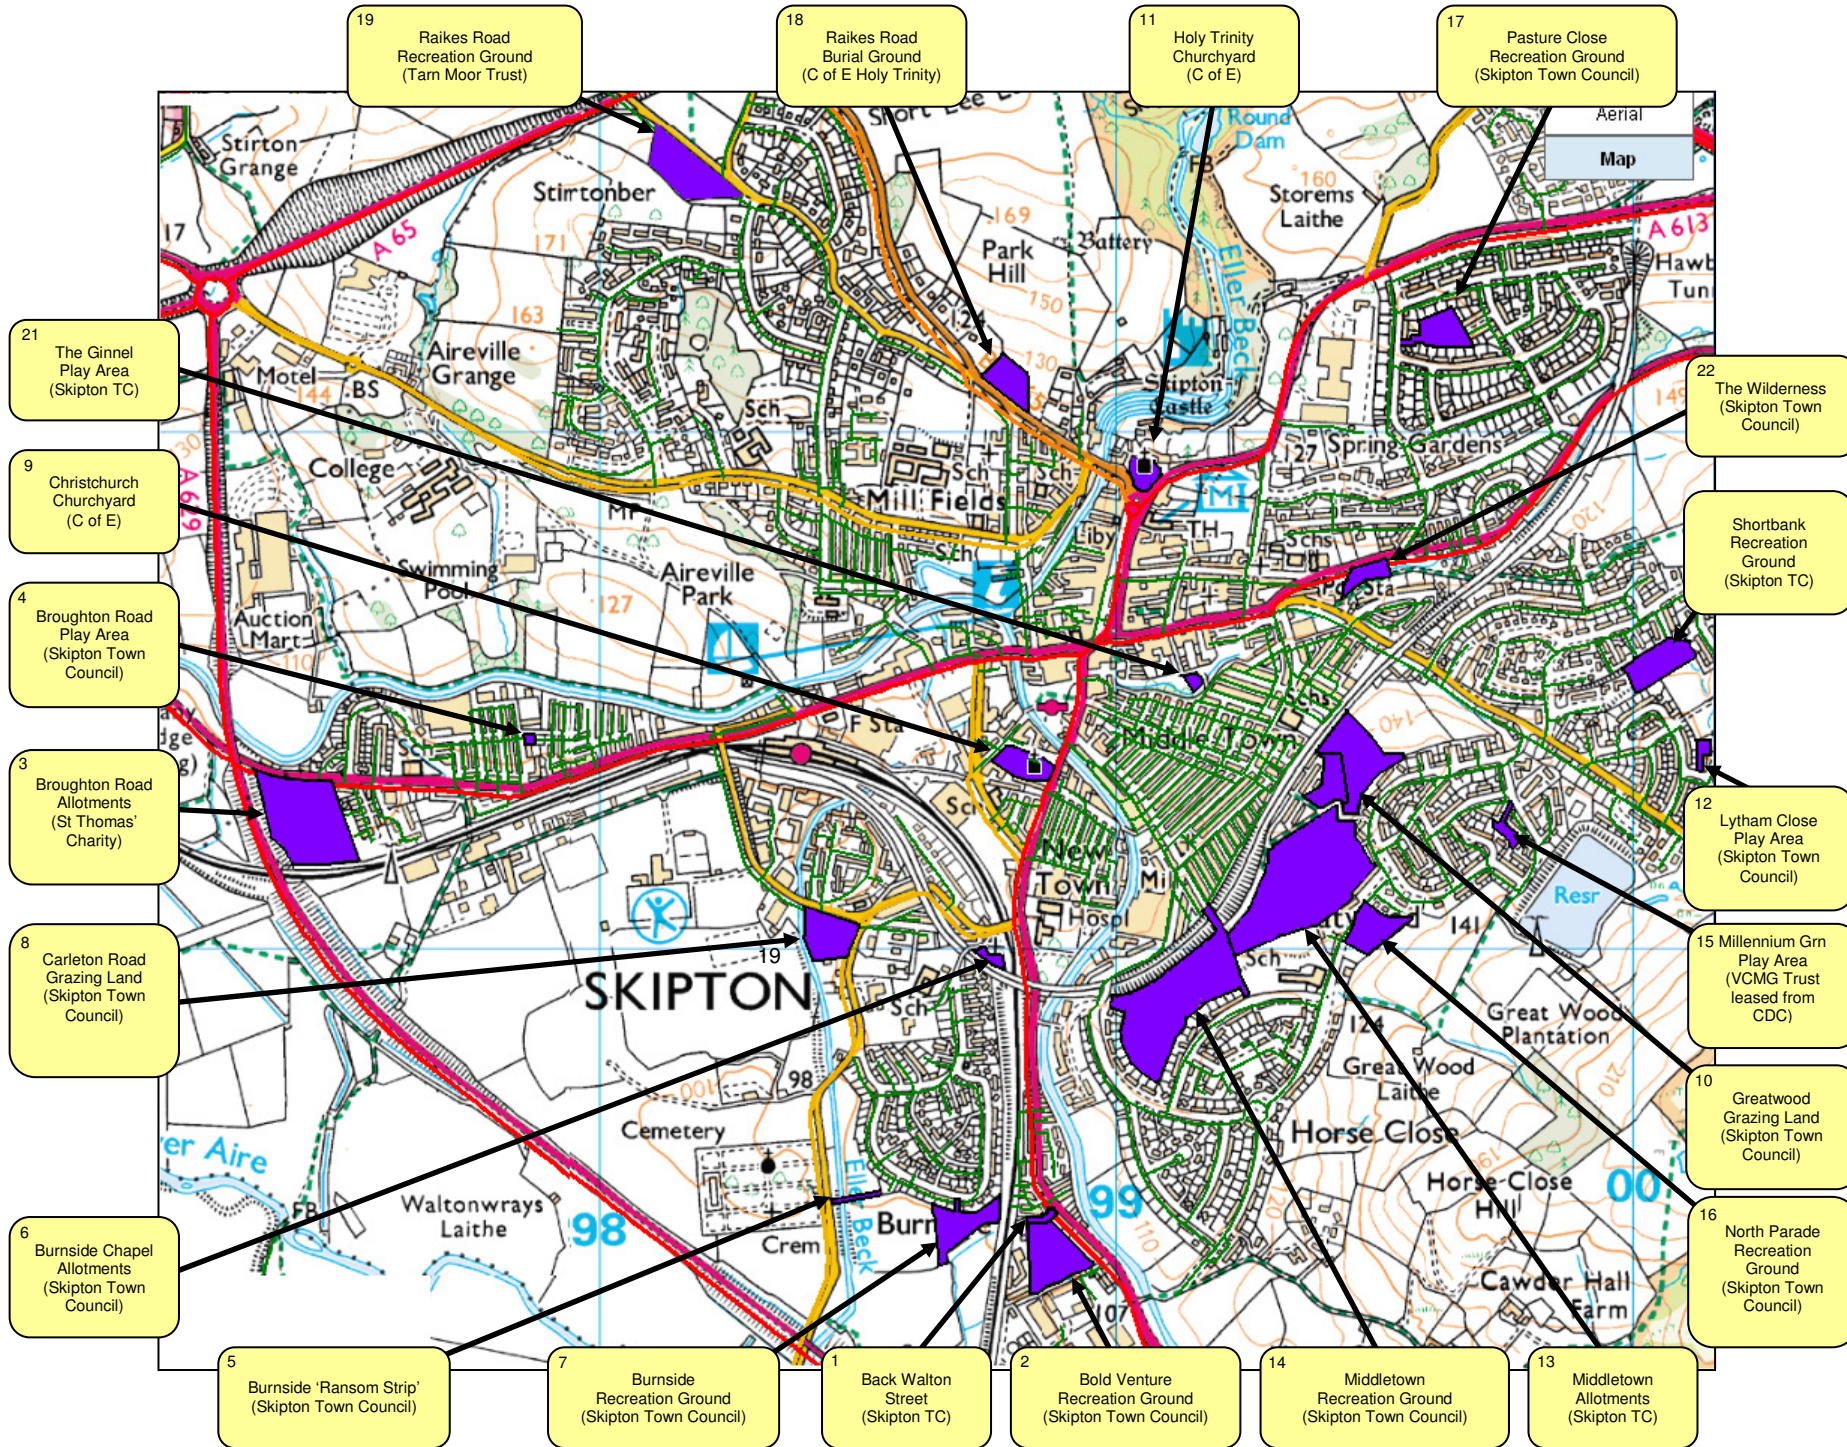

Skipton Town Council Estates Map

1. Back Walton Street
2. Bold Venture Recreation Ground
3. Broughton Road Allotments
4. Broughton Road Play Area
5. Burnside 'Ransom Strip'
6. Burnside Chapel Allotments
7. Burnside Recreation Ground
8. Carleton Road grazing Land
9. Christchurch Churchyard
10. Greatwood Grazing Land
11. Holy Trinity Churchyard
12. Lytham Close Play Area
13. Middletown Allotments
14. Middletown Recreation Ground
15. Millennium Green Play Area
16. North Parade Recreation Ground
17. Pasture Close Recreation Ground
18. Raikes Road Burial Ground
19. Raikes Road Recreation Ground
20. Shortbank Recreation Ground
21. The Ginnel Play Area
22. The Wilderness